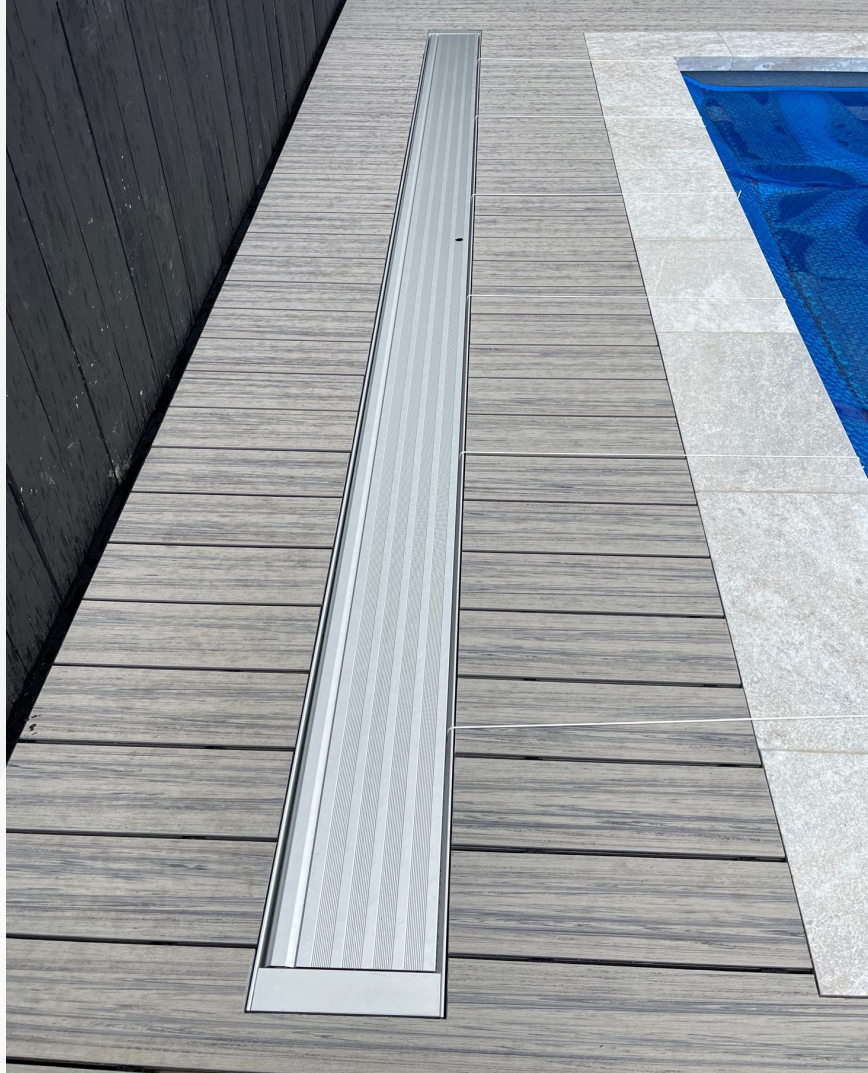

london underground reel

out of sight, out of mind

why choose a london underground reel?

If you don't want the pool cover reel in the way or just plain don't want to look at a reel poolside, then why not hide it away?

The moulded enclosure allows you to install your reel underground leaving the lid at ground level.

benefits of a london underground reel

- Extends the life of the cover
- Keeps the deck clear for the kids
- Easy to operate
- Helps achieve an amazing looking pool surround

Call us to discuss your options.

0800 100 337

application & construction

- Suits small to medium sized residential pools (up to 60 sqm)
- For use when the deck is at ground level
- Durable moulded polyethylene enclosure
- Stainless steel and marine anodised aluminium components
- Pit dimensions supplied by BMH

london underground reel unique features

- Precision Japanese 90 degree gearbox
- 2:1 gearbox ratio for easy operation
- Easily remove the reel for pit cleaning or safe Winter storage
- Gas struts to allow easy and safe lid operation
- Non-slip tread on lid surface