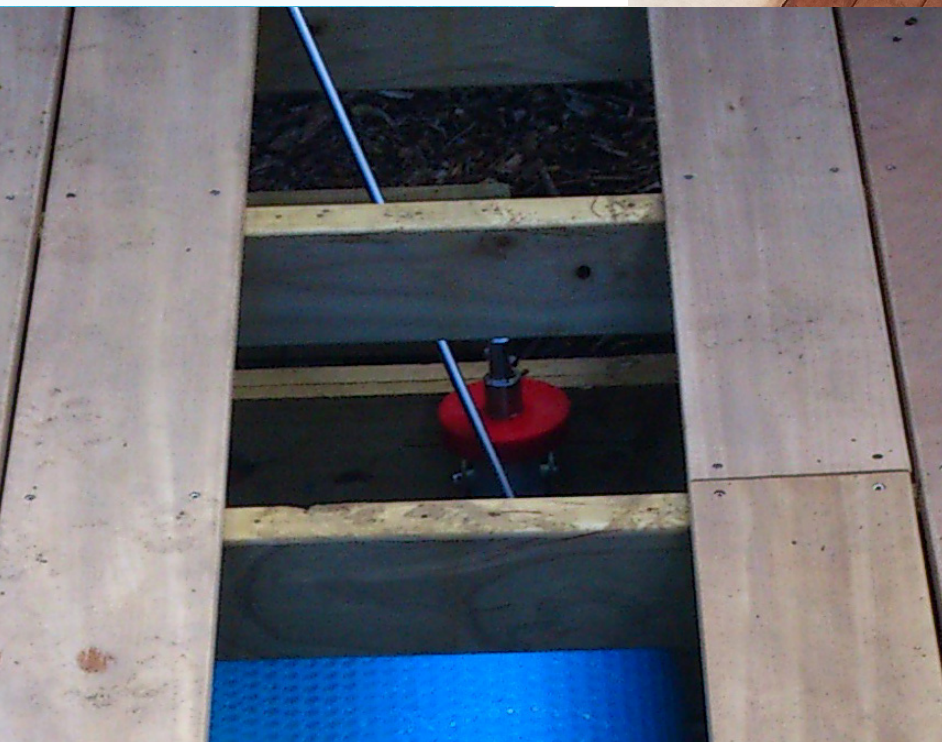

## why choose a cairo 90 degree reel

If you don't want the pool cover reel in the way or just plain don't want to look at a reel poolside then why not hide it away ?

The Cairo is a simple, durable manually operated reel that is hidden out of sight.

## benefits of a cairo 90 degree reel

- Extends the life of the cover
- Keeps the deck clear for the kids
- Easy to operate
- Helps achieve an amazing looking pool surround

Call us to discuss your options.

## application & construction

- Suits small to medium sized residential pools (up to 60 sqm)
- Can be used when low cost mounting options are available
- Pit and pit cover custom made to suit site
- Pit concepts and dimensions supplied by BMH

## cairo 90 degree reel unique features

- Pit design can be either trap door or under coping cover exit
- Stainless steel and marine anodised aluminium components
- Precision Japanese 90 degree gearbox
- 2:1 gearbox ratio for easy operation